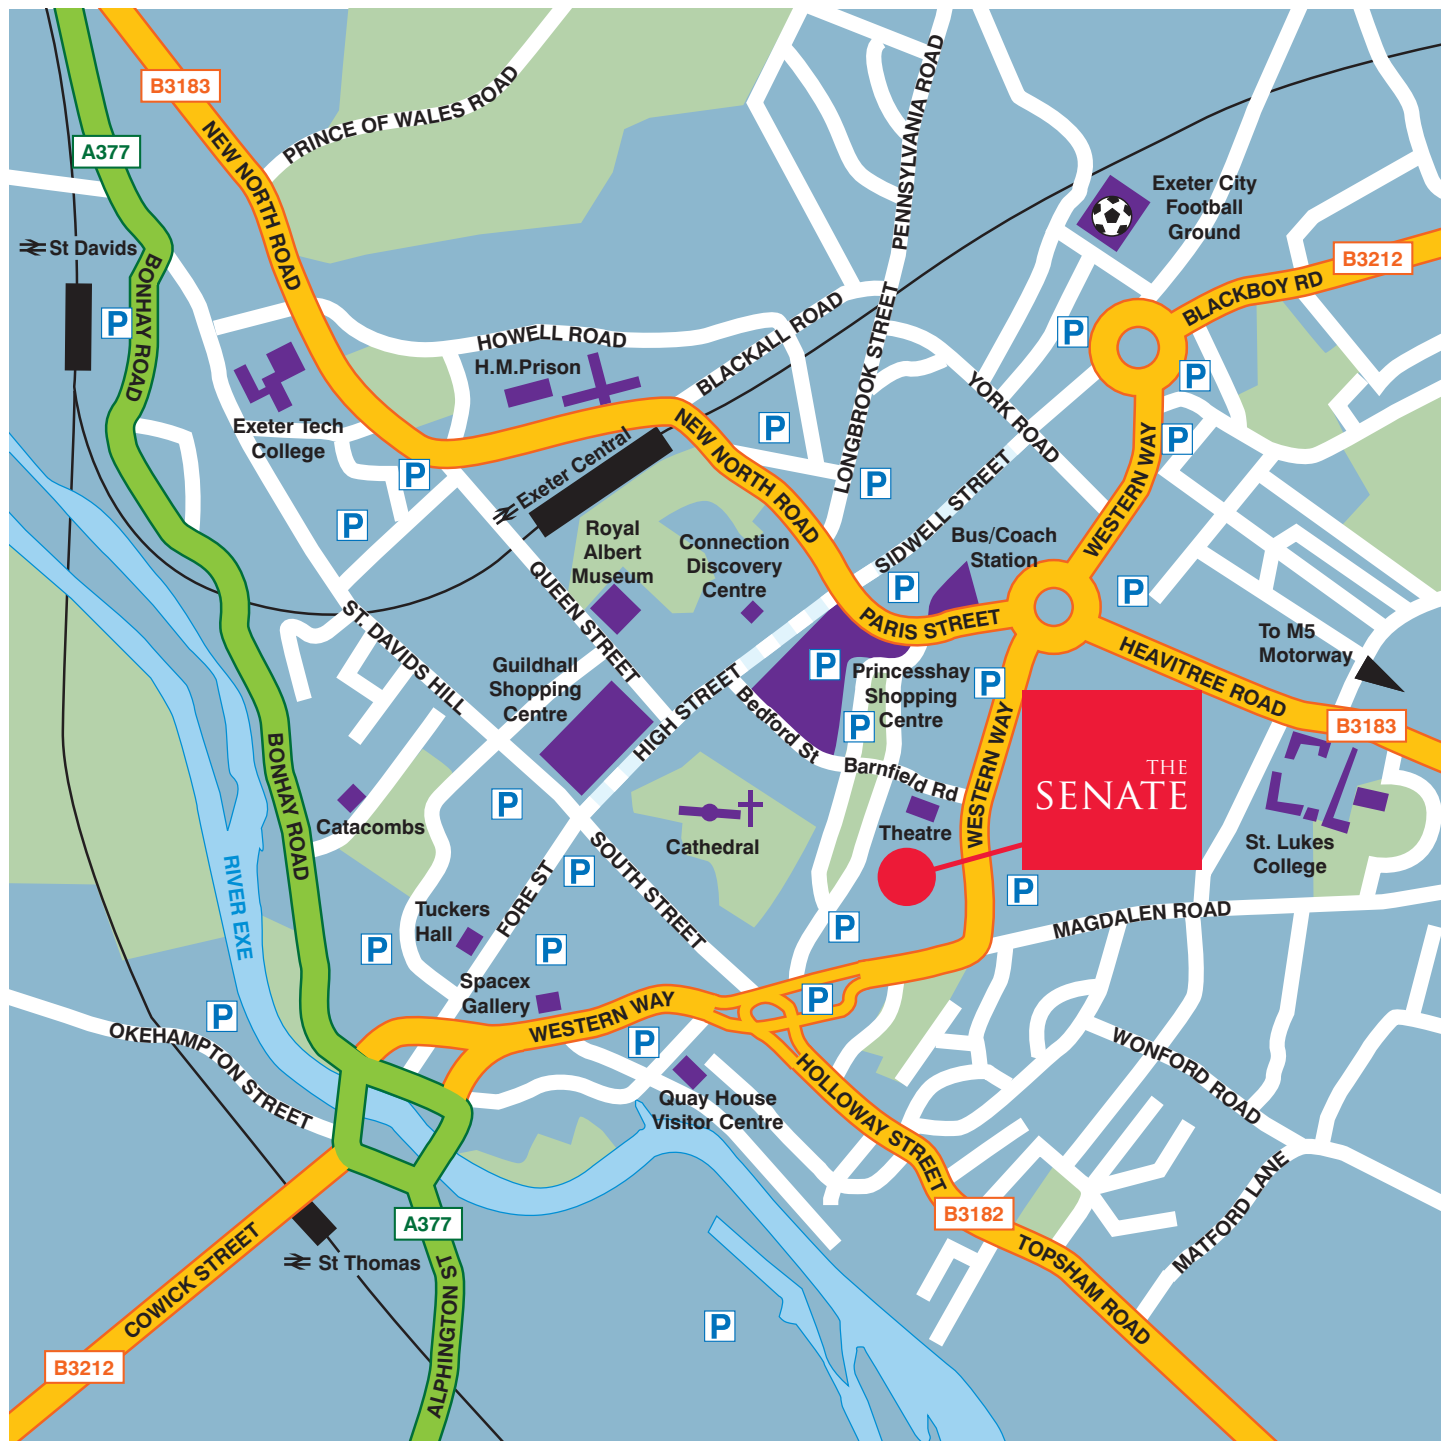

Location Map

Road Distances

M5 (J29/J30)	3.5 Miles
Taunton	35 Miles
Plymouth	45 Miles
Bristol	60 Miles
London	195 Miles

All Distances are approximate.

THE SENATE
SOUTHERNHAY, EXETER EX1 1UG